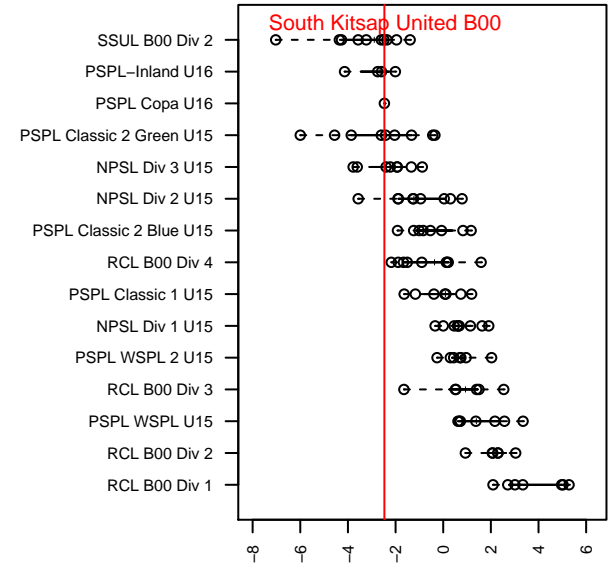

South Kitsap United B00

South Kitsap SC
 Port Orchard, WA
 B00 total strength=1002
 attack=3.3 defense=1.23
 fall league = PSPL Copa U16
 notes= switched to 2000B

alt names used:
 SK United 00
 SK United 00
 SK United

Venues played:
 2015 RVS Classic BU15
 2015 KITG BU15 Red
 2015 Dungeness Cup BU15 Olympic
 2015 PSPL Copa U16

**attack and defense variance (black dot)
relative to other teams
and top 10 in region**

**attack and defense rating
relative to others at age
and all opponents in last 13 months**