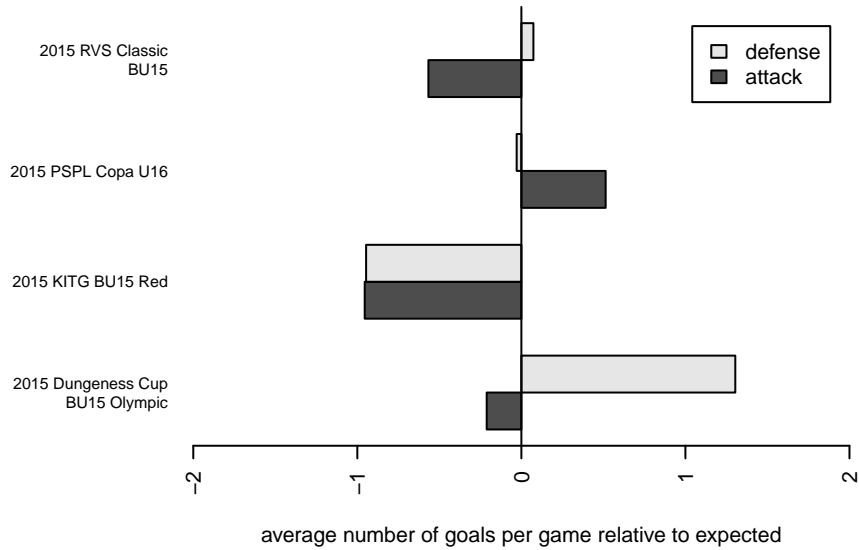

Performance relative to 13 month average