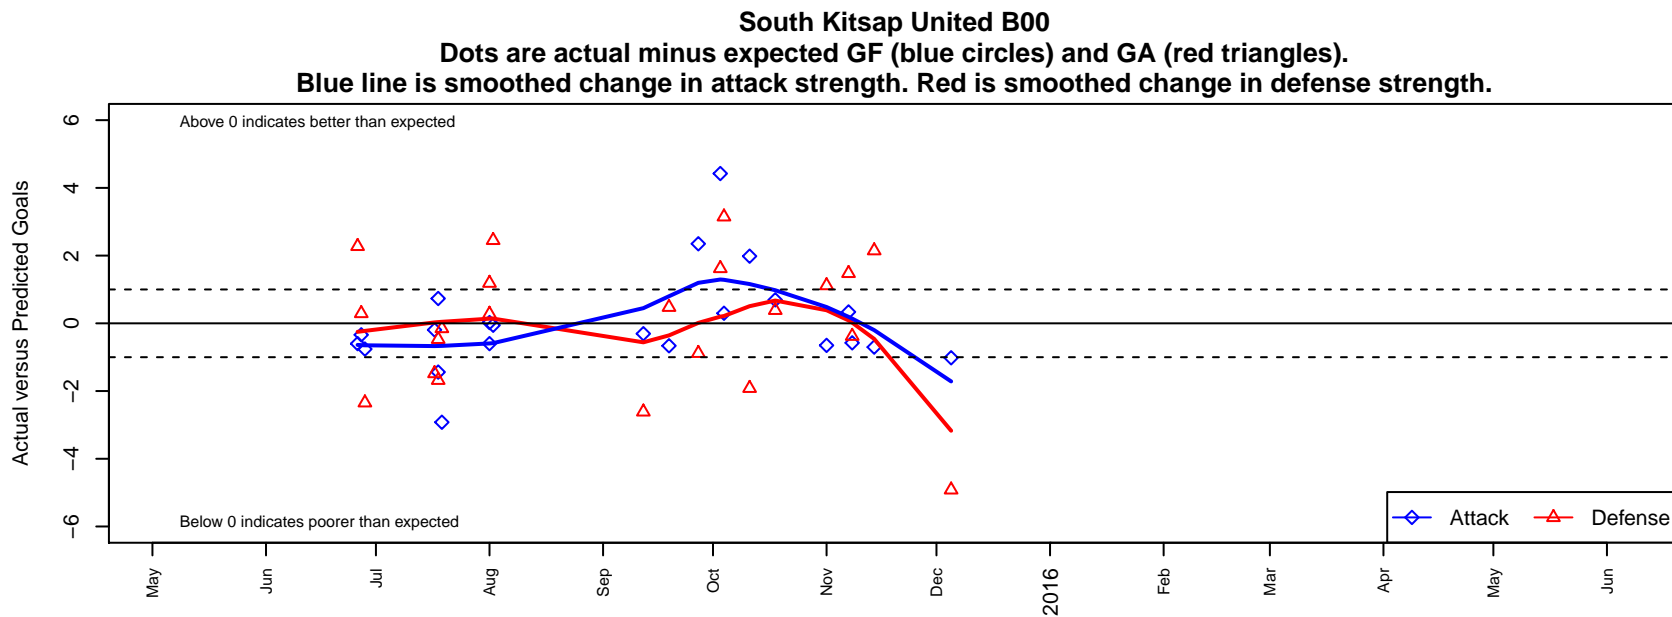

South Kitsap United B00

South Kitsap SC
 Port Orchard, WA
 B00 total strength=1002
 attack=3.3 defense=1.23
 fall league = PSPL Copa U16
 notes= switched to 2000B

alt names used:
 SK United 00
 SK United 00
 SK United

Venues played:
 2015 RVS Classic BU15
 2015 KITG BU15 Red
 2015 Dungeness Cup BU15 Olympic
 2015 PSPL Copa U16

**attack and defense variance (black dot)
relative to other teams
and top 10 in region**

**attack and defense rating
relative to others at age
and all opponents in last 13 months**