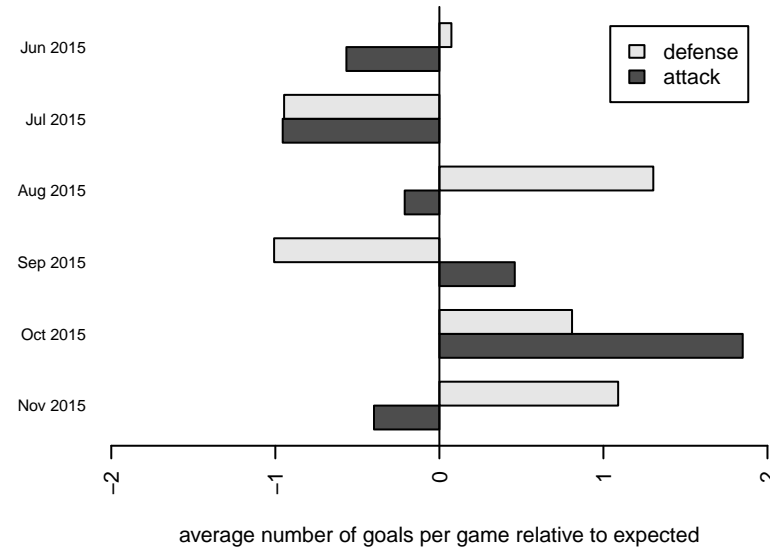

Performance relative to 13 month average